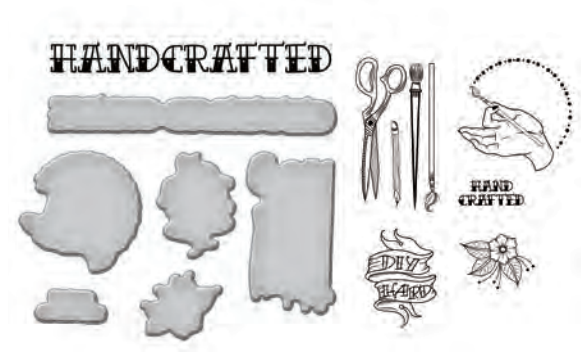

Everyone loves to receive something handmade! Stephanie's beautiful artwork is transformed into stamps with coordinating dies that are ideal for designing gift tags and cards for your made-by-hand creations.

AVAILABLE NOW

HANDCRAFTED

Handmade

SDS-070
AVAILABLE
NOW

Pretty
2 Dies 2 Stamps - \$19.99

SDS-071
AVAILABLE
NOW

Handcrafted
6 Dies 6 Stamps - \$24.99

SDS-072
AVAILABLE
NOW