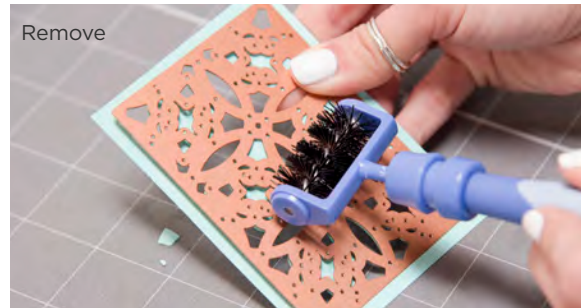

PZ-100 Prizm™ Machine
\$39.99

PZ-001 Prizm™ Replacement
Cutting Plate
\$4.99

Tools

Tool 'n One™ & Accessories

T-001

TOOL N' ONE™

The Tool 'n One™ brush element removes paper shards caught inside die templates with ease. It also includes a piercing tool and interchangeable spatula.