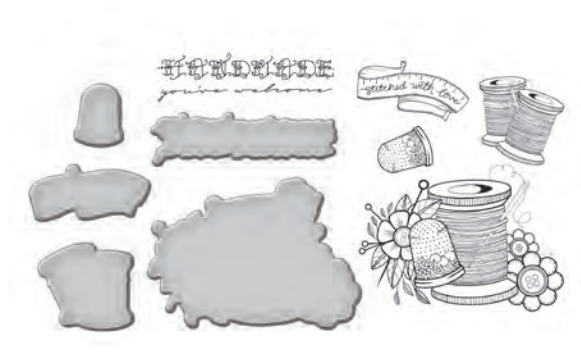

Yarn
8 Dies 8 Stamps - \$24.99

SDS-073
AVAILABLE
NOW

Fancy
6 Dies 6 Stamps - \$19.99

SDS-074
AVAILABLE
NOW

Kitchen Collection
5 Dies 5 Stamps - \$19.99

SDS-075
AVAILABLE
NOW

Sew
5 Dies 5 Stamps - \$24.99

SDS-076
AVAILABLE
NOW