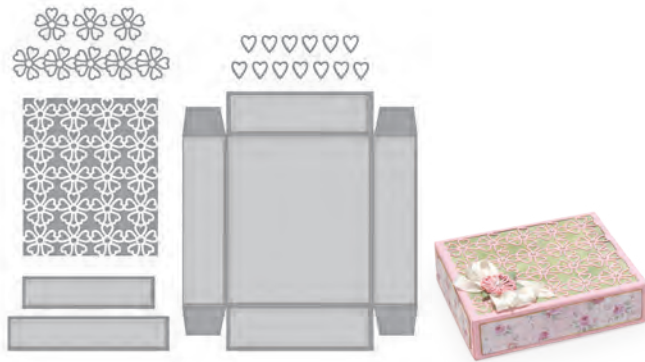

8 79216 00169 5

S4-916
MAR LAUNCH

Blooming Rose
10 Dies - \$17.99

8 79216 00170 1

S4-917
MAR LAUNCH

Swirl Lattice Panel
1 Die - \$19.99

S5-358
MAR LAUNCH

Swirl Happy Birthday Frame
2 Dies - \$22.99